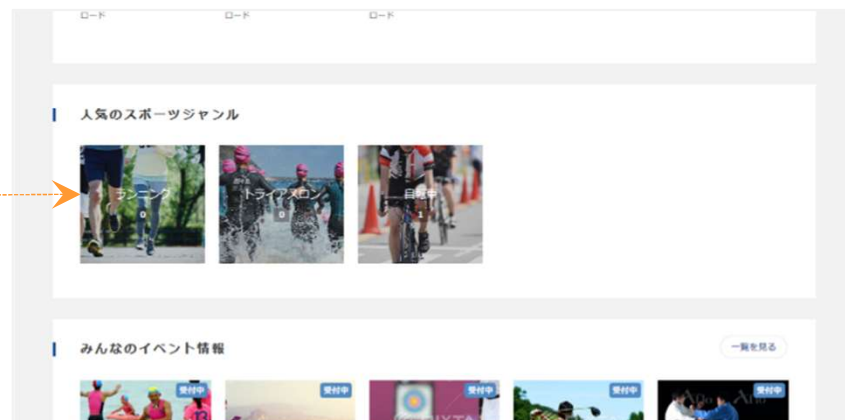

各種設定（レイアウト,ジャンル,タグ,キーワード,規約,施設,etc）

自治体管理画面「基本」－人気のスポーツジャンル設定

自治体管理画面「基本」－人気のスポーツジャンル設定でスポーツタウンサイト
トップページ「人気のスポーツジャンル」に表示するスポーツを設定します。
こちらには、該当スポーツのイベント件数が表示されます。