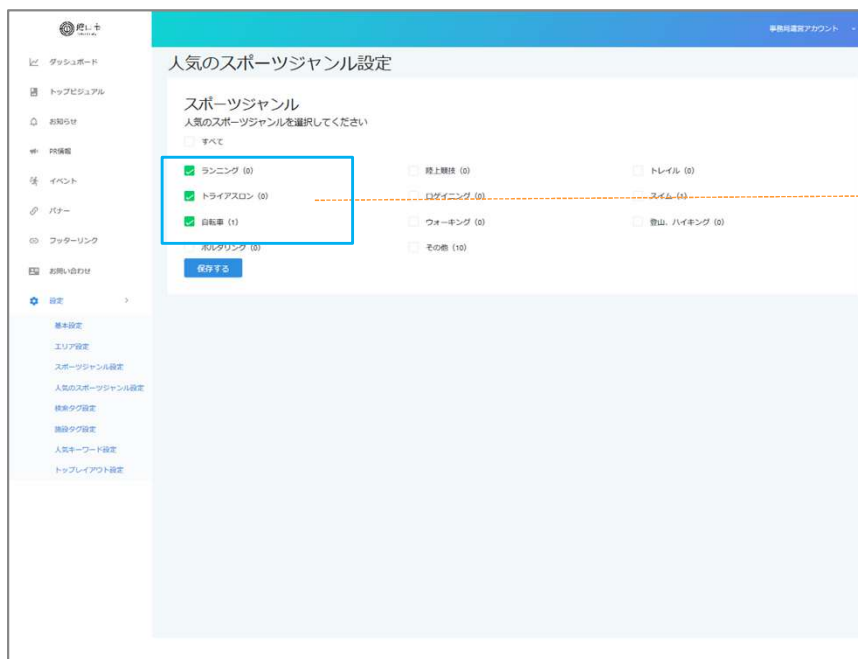

各種設定（レイアウト,ジャンル,タグ,キーワード,規約,施設,etc）

自治体管理画面「基本」－人気のスポーツジャンル設定

自治体管理画面「基本」－人気のスポーツジャンル設定でスポーツタウンサイト
トップページ「人気のスポーツジャンル」に表示するスポーツを設定します。
こちらには、該当スポーツのイベント件数が表示されます。